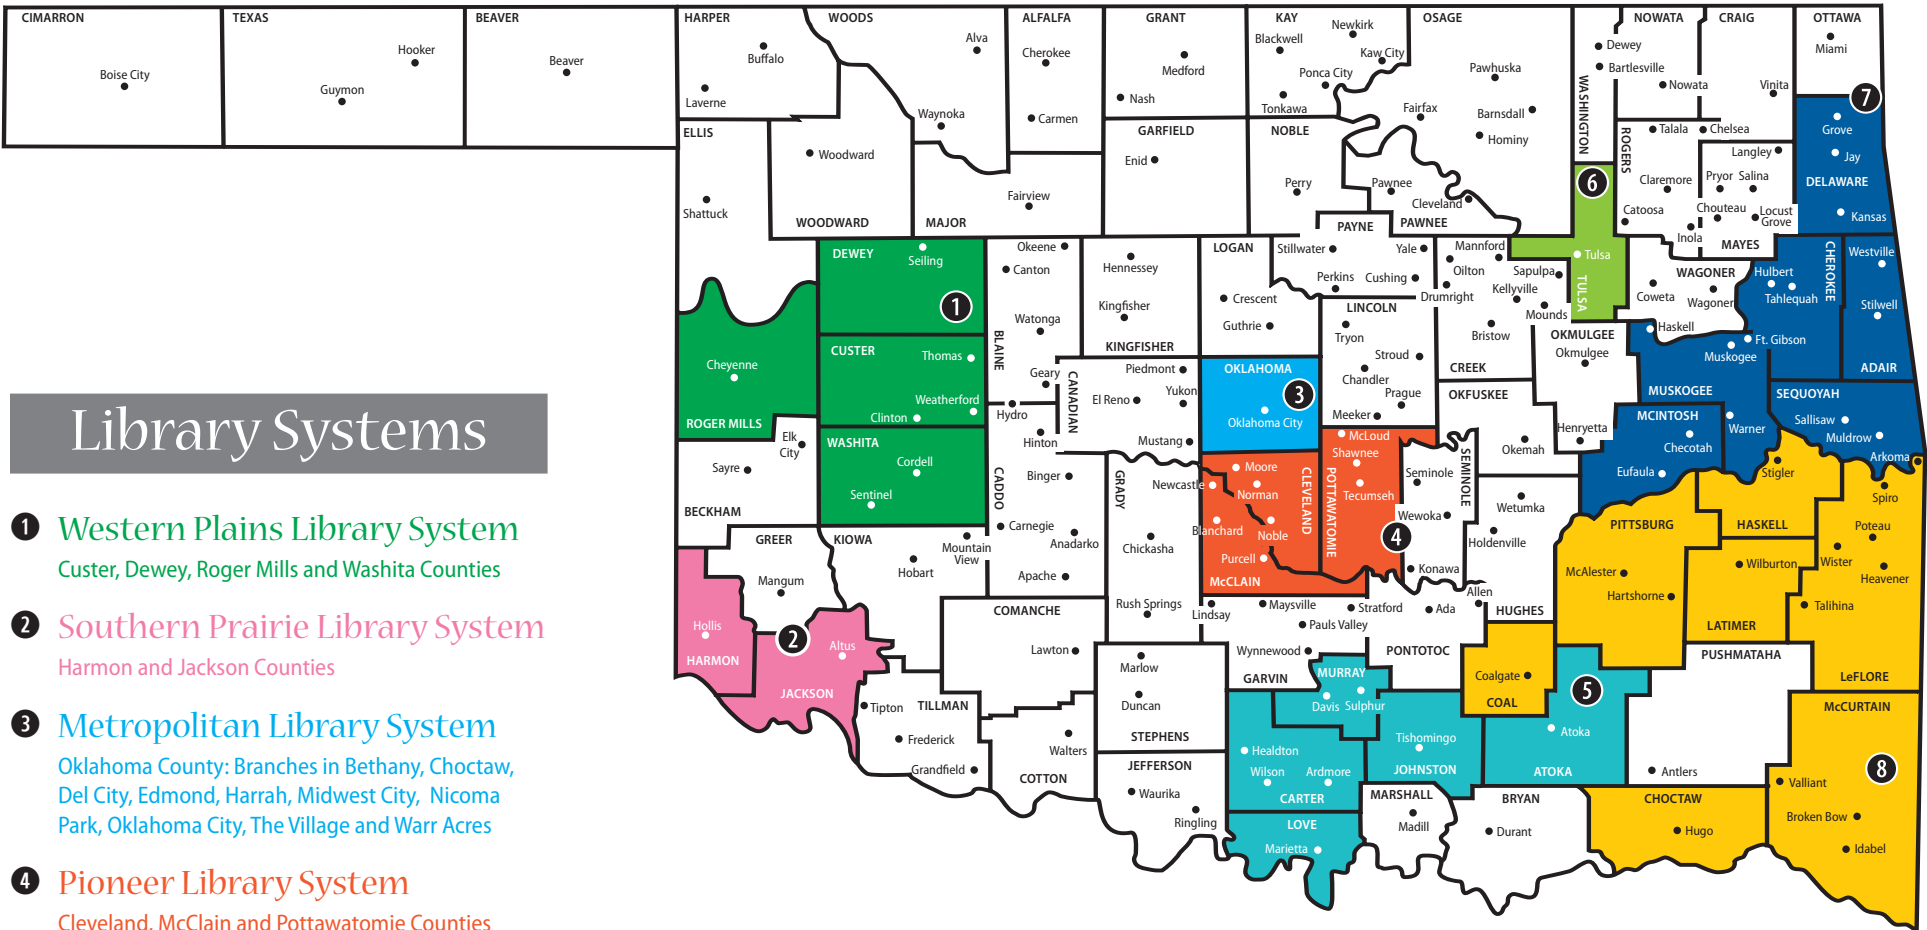

# Oklahoma Public Libraries and Library Systems

All Legally Established Libraries

## Library Systems

- 1 Western Plains Library System**  
 Custer, Dewey, Roger Mills and Washita Counties
- 2 Southern Prairie Library System**  
 Harmon and Jackson Counties
- 3 Metropolitan Library System**  
 Oklahoma County: Branches in Bethany, Choctaw, Del City, Edmond, Harrah, Midwest City, Nicoma Park, Oklahoma City, The Village and Warr Acres
- 4 Pioneer Library System**  
 Cleveland, McClain and Pottawatomie Counties
- 5 Chickasaw Regional Library System**  
 Atoka, Carter, Johnston, Love and Murray Counties
- 6 Tulsa City-County Library System**  
 Tulsa County: Branches in Bixby, Broken Arrow, Collinsville, Glenpool, Jenks, Owasso, Sand Springs, Skiatook, Sperry and Tulsa
- 7 Eastern Oklahoma District Library System**  
 Adair, Cherokee, Delaware, McIntosh, Muskogee and Sequoyah Counties
- 8 Southeastern Public Library System of Oklahoma**  
 Choctaw, Coal, Haskell, Latimer, LeFlore, McCurtain and Pittsburg Counties